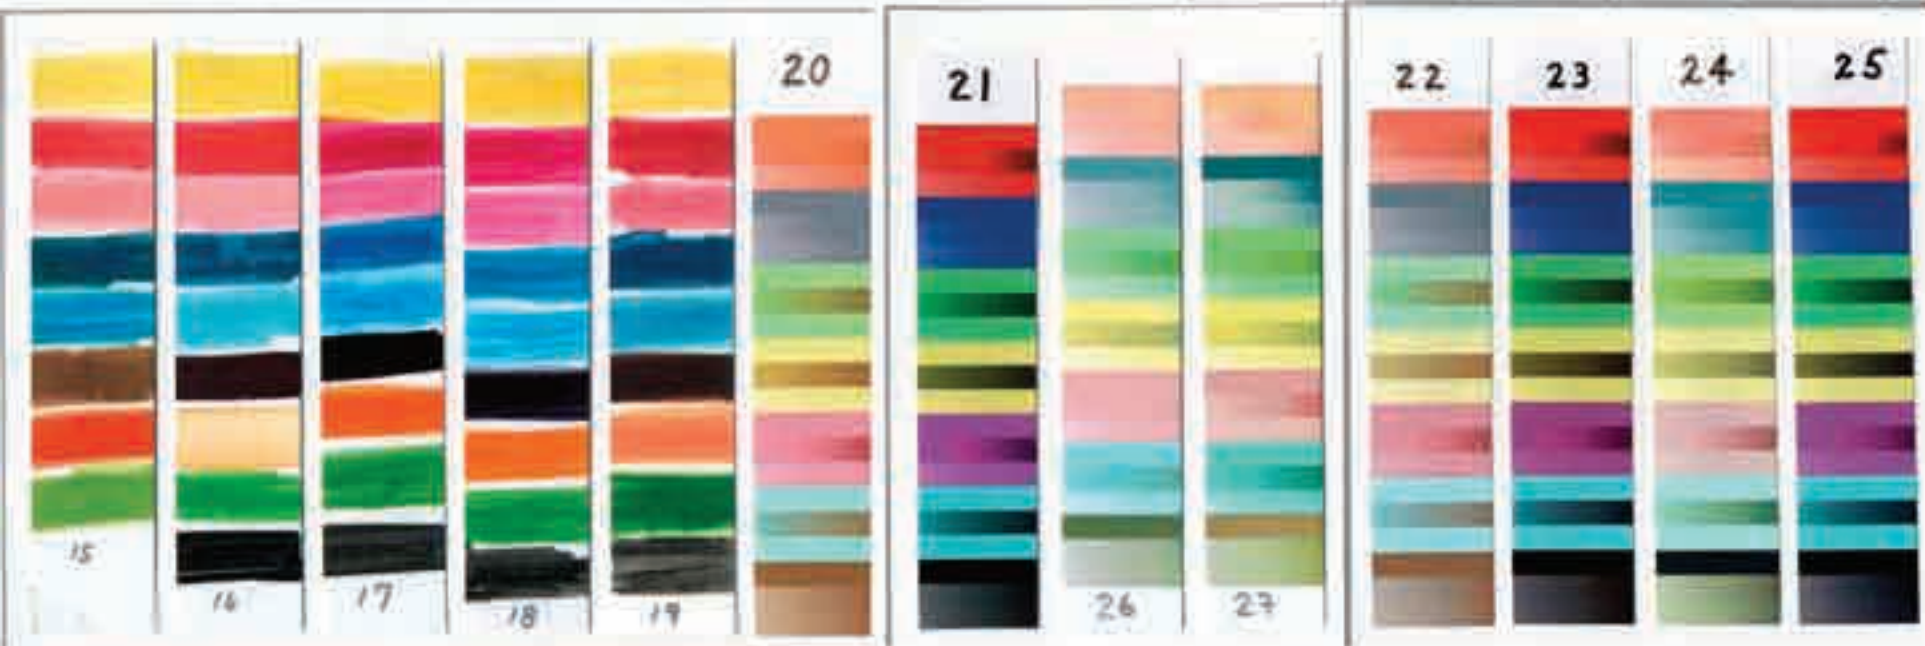

Ozone Fade Test 90 Minutes